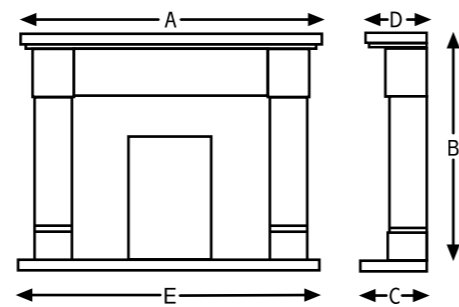

Technical Details

	Finish Options	A	B	C	D	E	Rebate
Alicia	Natural Limestone	1200mm	1060mm	400mm	155mm	1200mm	85mm
Elsa	Natural Limestone	1290mm	1000mm	400mm	155mm	1290mm	85mm
Isabelle	Almond Stone micro marble Manila micro marble	1150mm	1035mm	400mm	140mm	1168mm	45 / 90mm
Melrose	Almond Stone micro marble Manila micro marble	1150mm	1035mm	400mm	140mm	1168mm	45 / 90mm
Roma	Almond Stone micro marble Manila micro marble	1150mm	1035mm	400mm	140mm	1168mm	45 / 90mm